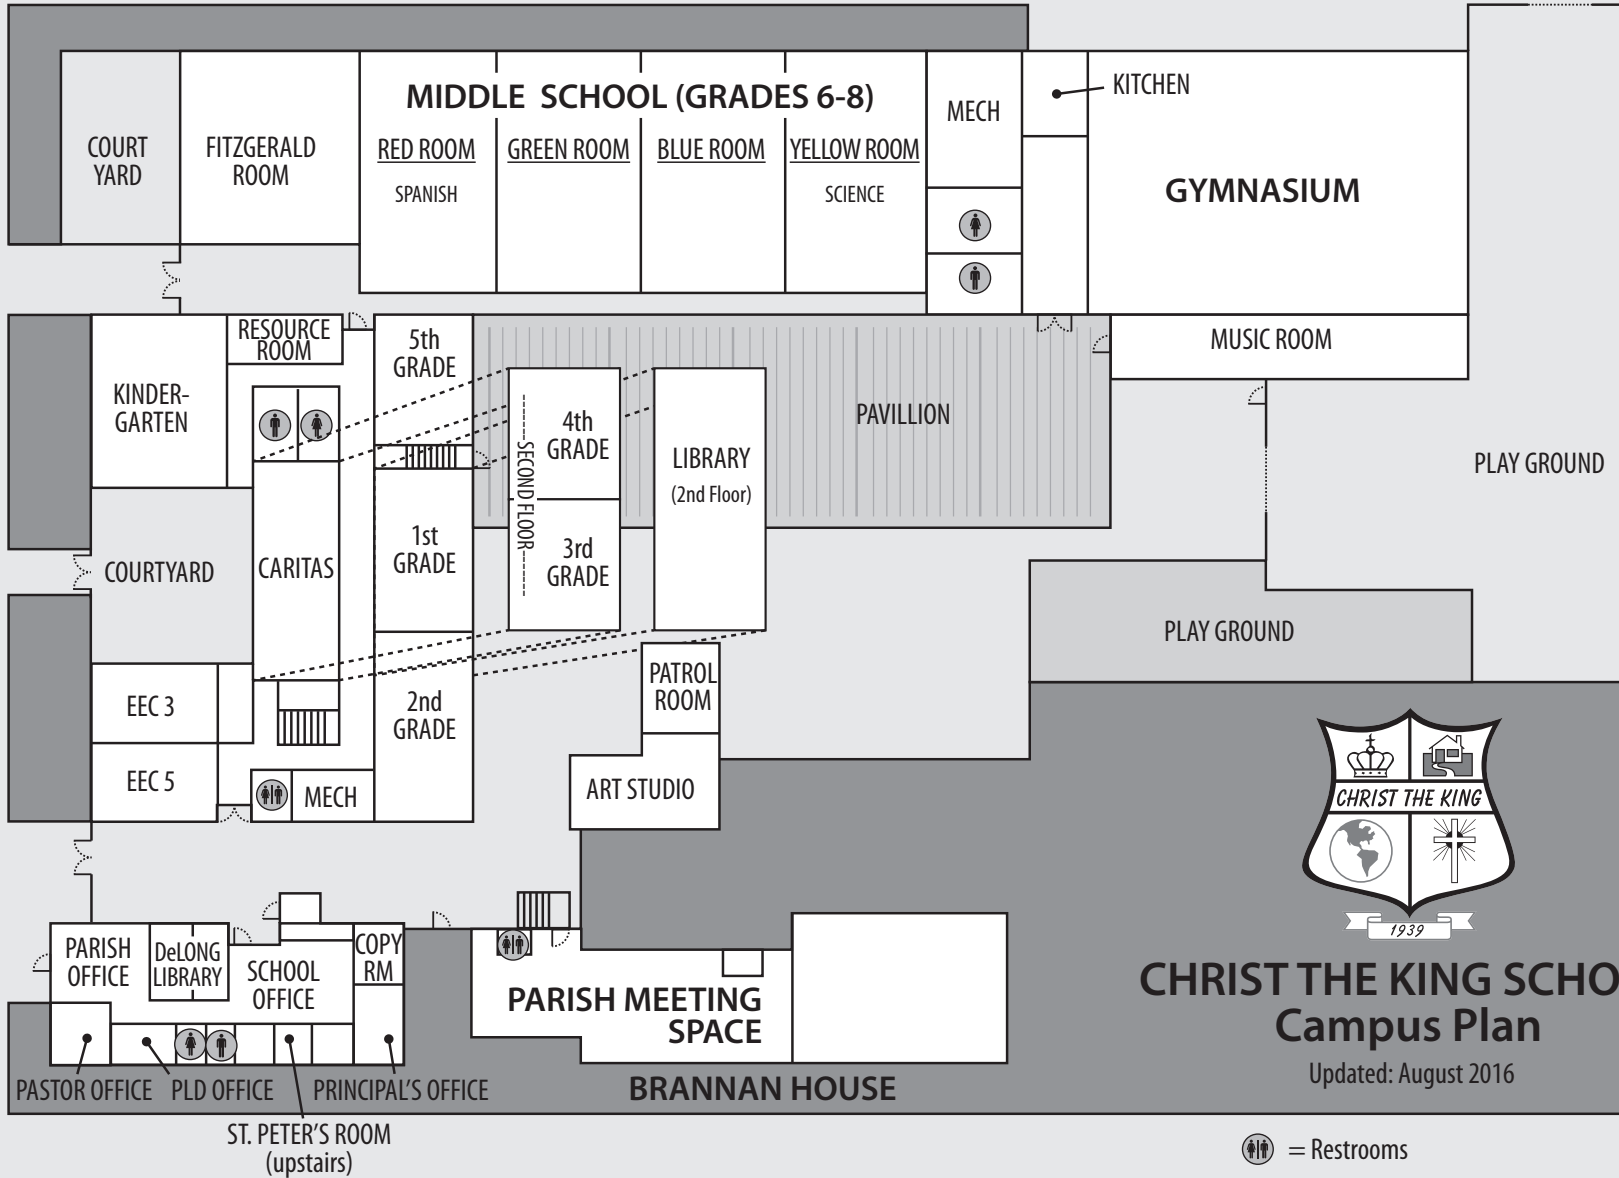

DAYTON AVENUE

CHRIST THE KING CHURCH

NORTH 17th STREET

**CHRIST THE KING SCHOOL
Campus Plan**

Updated: August 2016